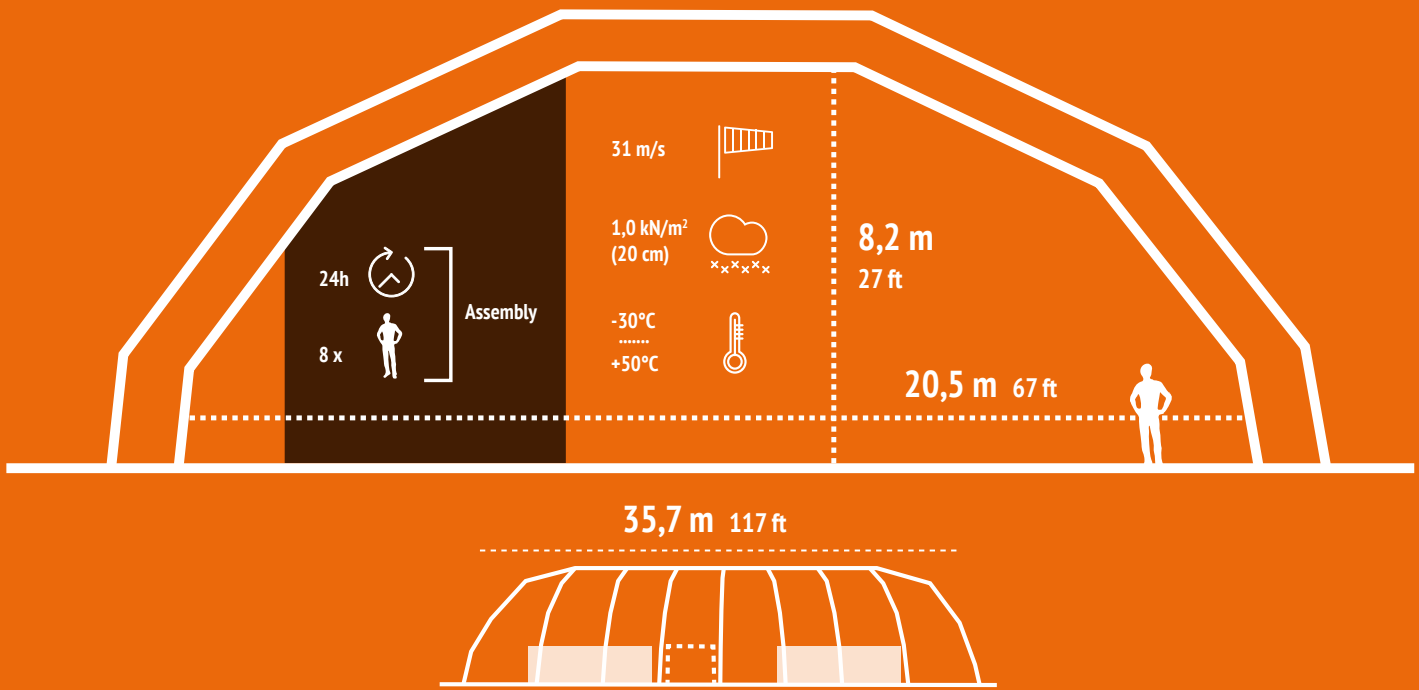

# SHELTER IN ALL LOCATIONS

## **QUICK SHELTERING WITHOUT MACHINERY OR SCAFFOLDING IN CHANGING CONDITIONS**

KT-Shelter has been designed in cooperation with the Finnish Defence Forces. A patented innovation enables assembling the shelter from the ground up without machinery or scaffolding. The weather shelter is excellently suited for the year-round protection of aircraft and other defence equipment or quick-changing camouflage needs, regardless of the location. KT-Shelter can be camouflaged or equipped with a ballistic protection. The shelter is also well-suited for sheltering people, as it can be insulated, heated up, cooled down and subdivided, as needed.

# UNIQUE PROPERTIES

**KT-SHELTER** is delivered in four 20' shipping containers that contain the frame, a PVC fabric and the anchoring system. The delivery also contains all the necessary tools and instructions.

The primary model of the shelter is a semi-circular shaped-door mechanism that opens upwards. Alternatively, it is also possible to install a straight fabric door that contains slide rails for a door curtain. In both models, the ends are totally open. In windy climates, the shaped door is obligatory. The modular shelter can be extended with additional arcs.